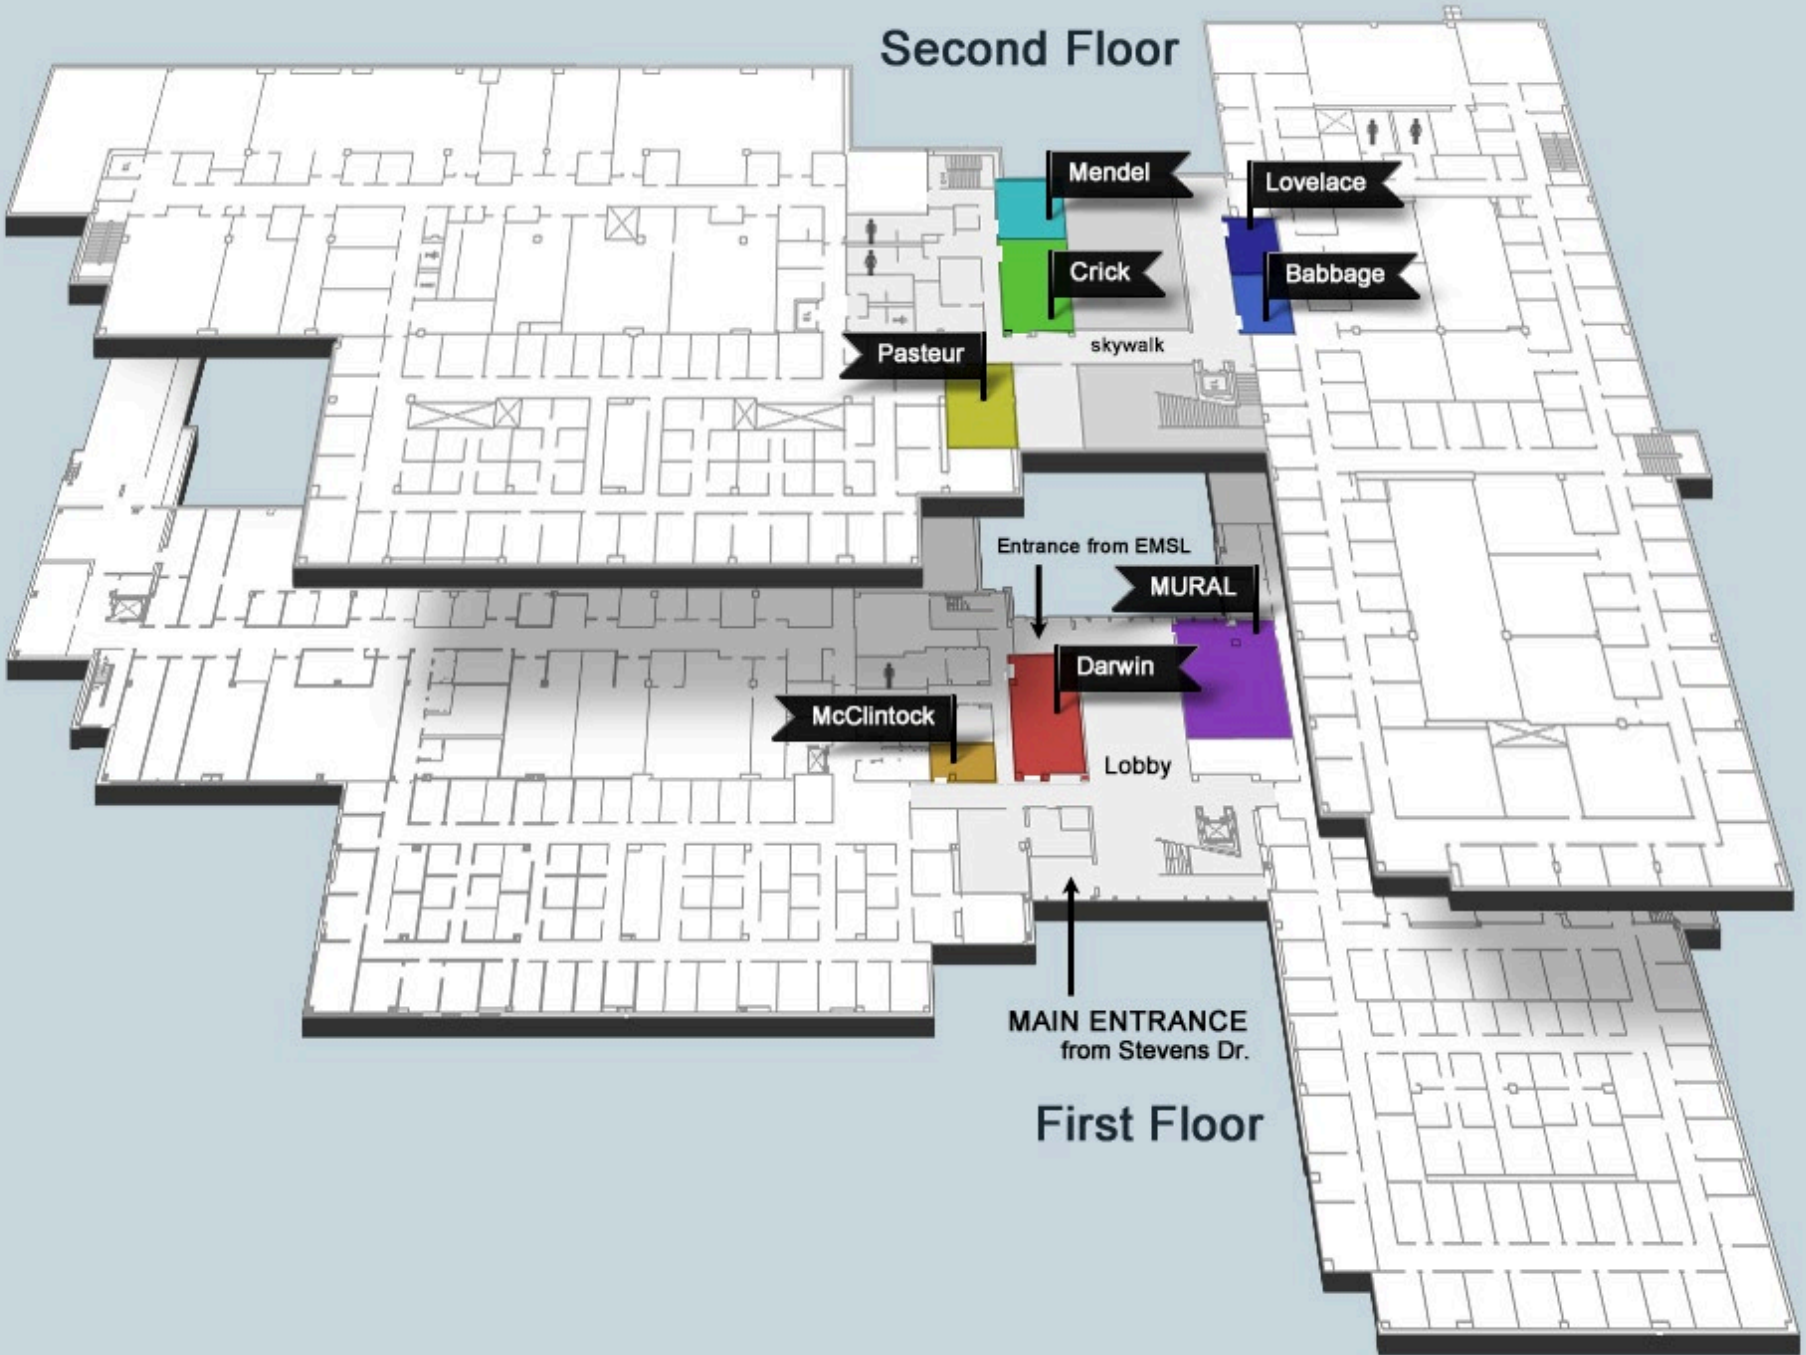

Second Floor

Mendel

Lovelace

Crick

Babbage

Pasteur

skywalk

Entrance from EMSL

MURAL

Darwin

McClintock

Lobby

MAIN ENTRANCE
from Stevens Dr.

First Floor