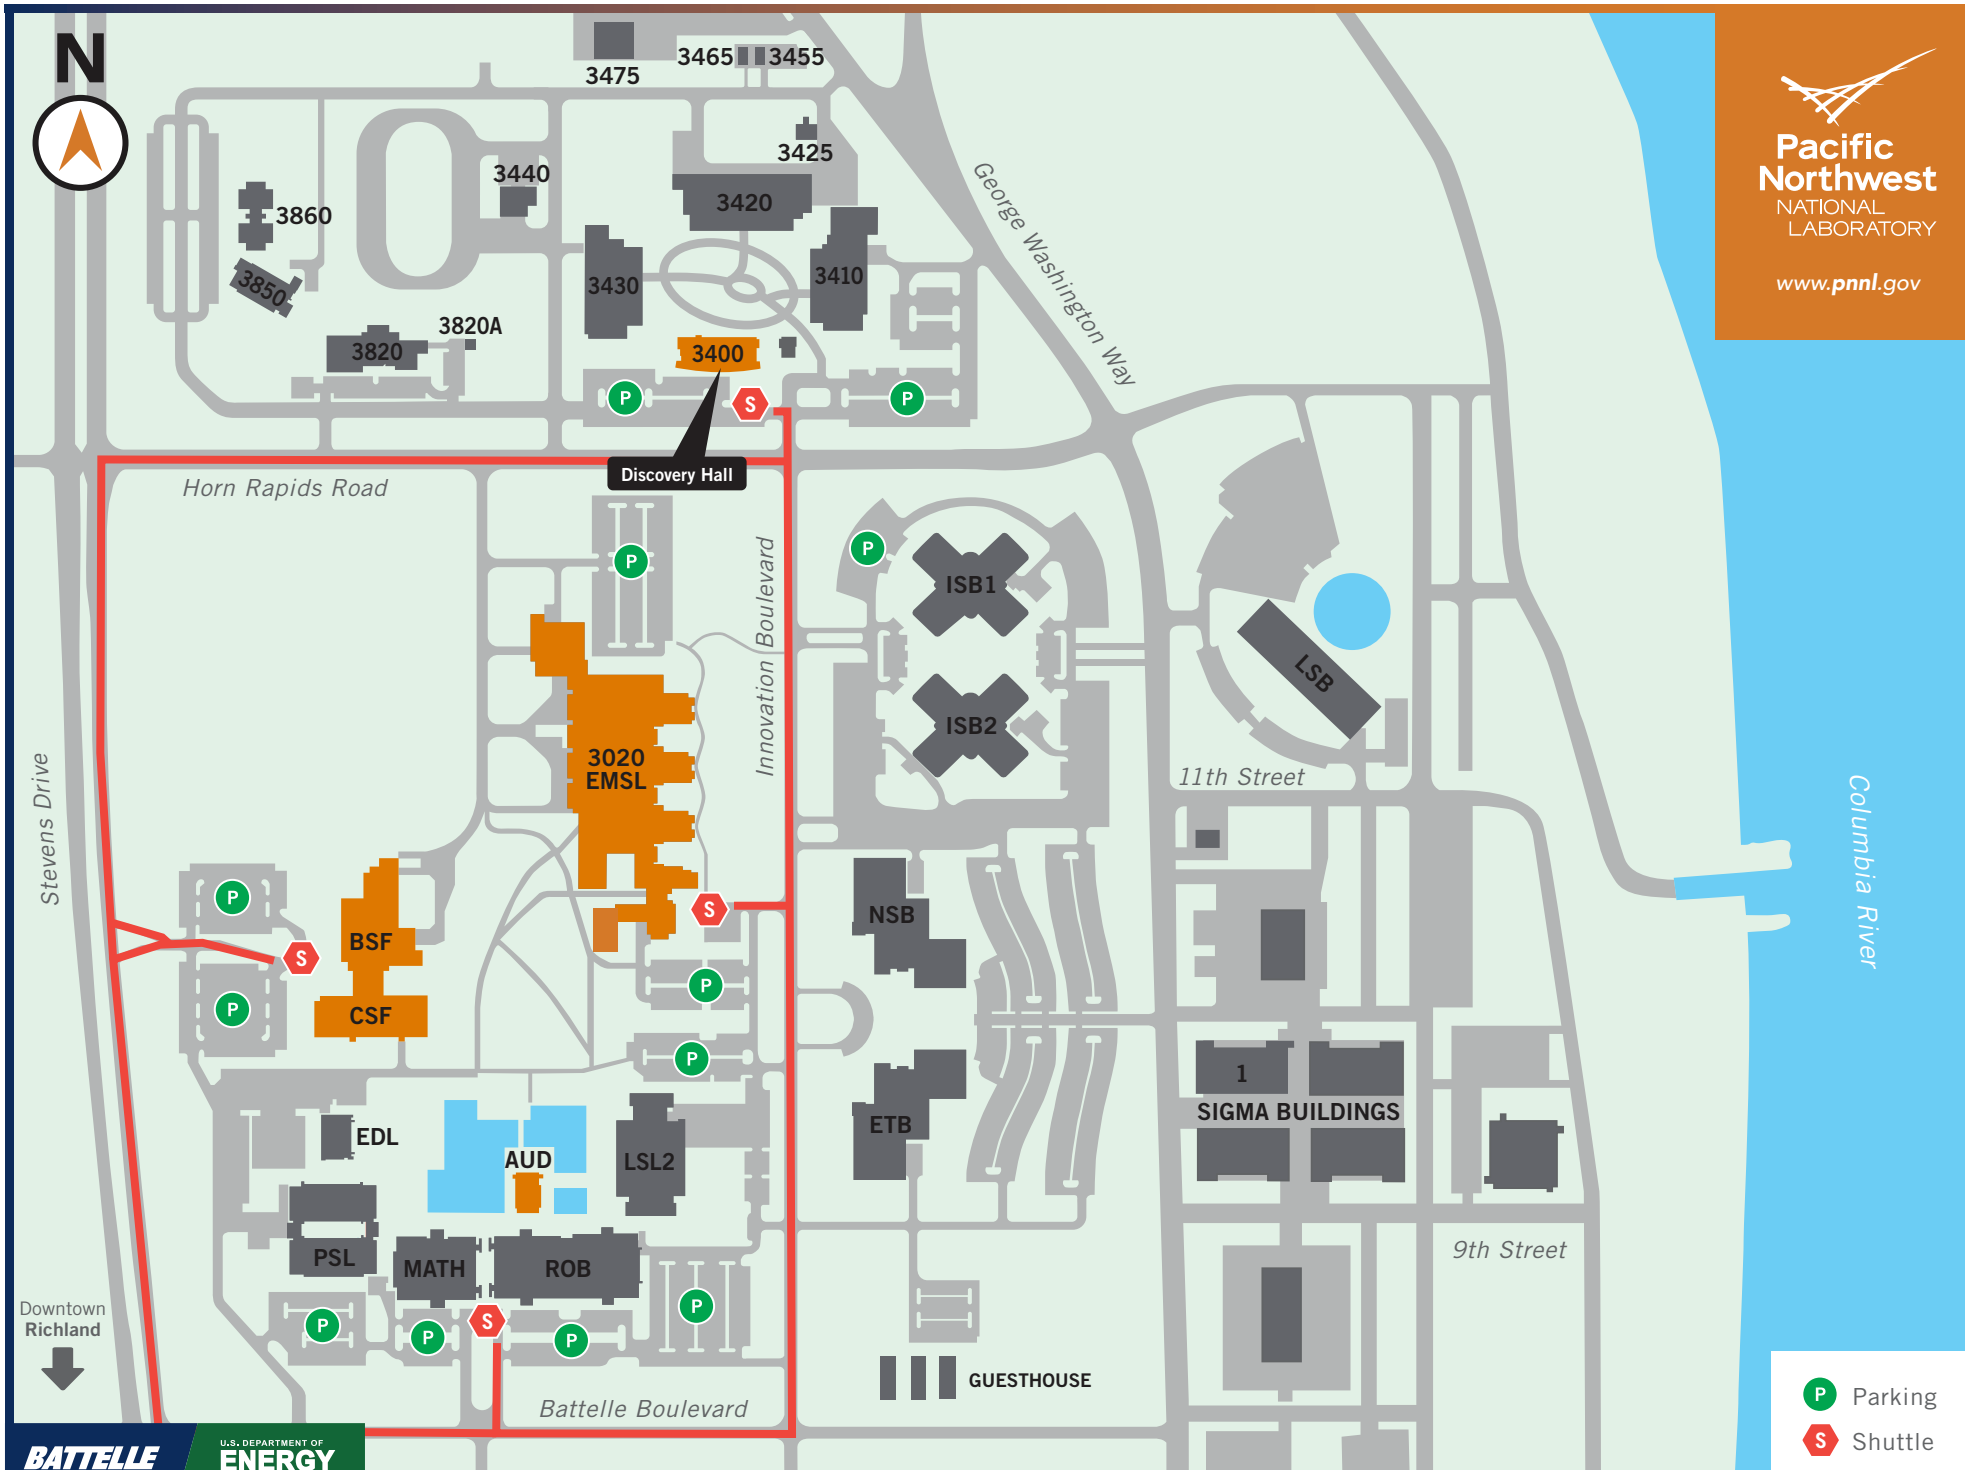

Pacific Northwest
NATIONAL
LABORATORY

www.pnnl.gov

Downtown Richland

BATTELLE

U.S. DEPARTMENT OF
ENERGY

- Parking
- Shuttle